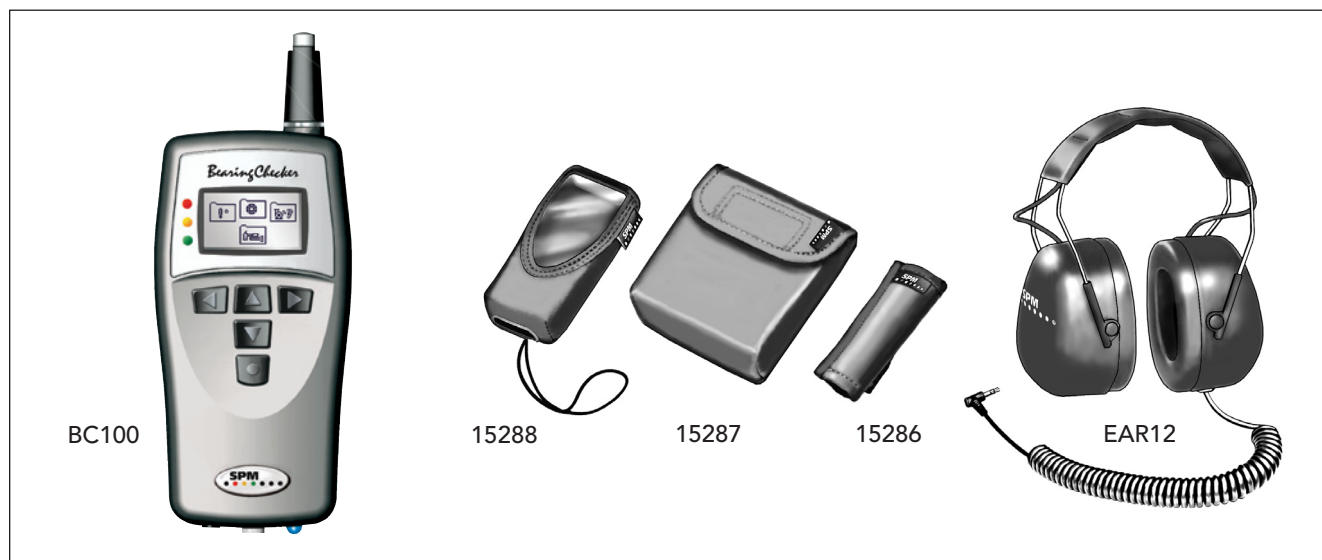

Bearing Checker

Bearing Checker is a portable instrument for fast and easy measurement of bearing condition in preventive maintenance. The instrument is push button controlled and basic measurement data are entered manually.

Bearing Checker measures shock pulses with a built-in probe and machine surface temperature with an infrared sensor. The instrument can also be used as an electronic stethoscope for detecting machine sound irregularities.

Technical data

Casing/cover:	ABS/PC, IP54
Size:	158 x 62 x 30 mm (6.2 x 2.4 x 1.2 in)
Weight:	185 g (6.5 ounces) including batteries
Keypad:	Sealed membrane (silicone rubber)
Display:	Graphic monochrome, 64 x 128 pixels, LED backlight
Bearing condition indication:	Green, yellow and red light diodes
Measurement indication:	Blue light diode
Power supply:	2 x 1.5 V AA batteries, alkaline or rechargeable
Battery life:	> 20 hours of normal use
Operating temperature:	0 °C to +50 °C (32 °F to 122 °F)
Input connector:	Lemo coaxial, for external shock pulse transducers (probe or quick connector)
Output connector:	3,5 mm stereo mini plug for headphones
General functions:	Battery status display, transducer line test, metric or Imperial units of measurement, language independent menus with symbols, storage of up to 10 measurement values

Resolution: 1 °C (1 °F)

Transducer type: Thermopile Sensor TPS 334/3161, built-in contact free IR-sensor

Stethoscope

Earphone mode: 8 level amplification

Article numbers

BC100 Bearing Checker, excl. batteries