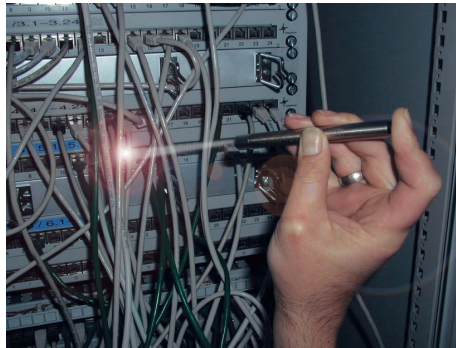

Intrinsically Safe Pocket Flashlight Ex-Penlight

The Ex-Penlight with its handy ballpoint pen shape is ideal for close range lighting in the Ex area.

Whether it is a poorly lit distribution box or conduit box in a dark corner, with this pocket flashlight you can bring everything into the right light.

It can be comfortably carried in a jacket or shirt pocket and its clip ensures secure retention.

Provides a spotlight in the Ex area when carrying out testing work in restricted places.

- robust and reliable
- ballpoint pen format, fits in a jacket pocket
- simple, practical, one hand operation
- secure retaining clip