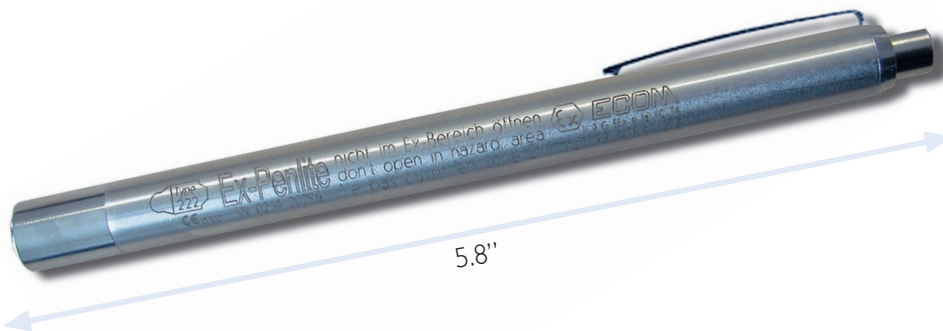

Intrinsically Safe Pocket Flashlight Ex-Penlight

The Ex-Penlight with its handy ballpoint pen shape is ideal for close range lighting in the Ex area.

Whether it is a poorly lit distribution box or conduit box in a dark corner, with this pocket flashlight you can bring everything into the right light.

It can be comfortably carried in a jacket or shirt pocket and its clip ensures secure retention.

Provides a spotlight in the Ex area when carrying out testing work in restricted places.

- robust and reliable
- ballpoint pen format, fits in a jacket pocket
- simple, practical, one hand operation
- secure retaining clip

Ex-data:

Ex designation:
Ⓜ II 2 G EEx e ia IICT4

EC-Certificate of conformity:
TÜV 99 ATEX 1512

Accessories:

spare light bulb Type 222

Technical data:

Ambient temperature T _a :	-4°F to +104°F (-20°C +40°C)
Light source:	Type 0.25A, 2.25V
Battery supply:	2 x AAA LR03
IP protective rating:	IP 54
Operating life	approx. 4 hours
Dimensions:	5.8" x 0.5" (147 x 11.6 mm)
Weight:	approx. 1.8 oz